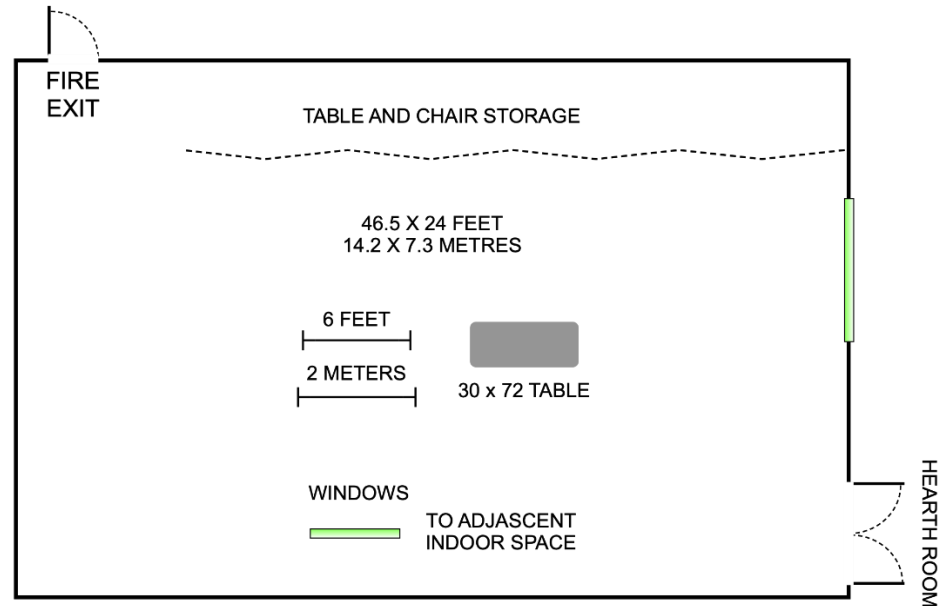

Hillhurst Sunnyside Community Association

NORTH SOCIAL HALL

Actual dimensions 46.5 x 24 FT – 14.2 x 7.3 M

Hall capacity 20 People

The North Social Hall is a small, private hall adjacent to HSCA's Hearth Room. This space is ideal for meetings, gatherings, small events, or markets.

Rental Includes

- Tables and chairs – renter set-up and clean-up
- Coat racks
- Free public Wi-Fi

Available For an Additional Charge

Set-Up & Clean-Up Service

- Have HSCA staff set-up your event and clean it up afterwards.

Portable projector and Screen

** See HSCA Web Store for details and rates

Their

Book online at www.hsca.ca
rentals@hsca.ca